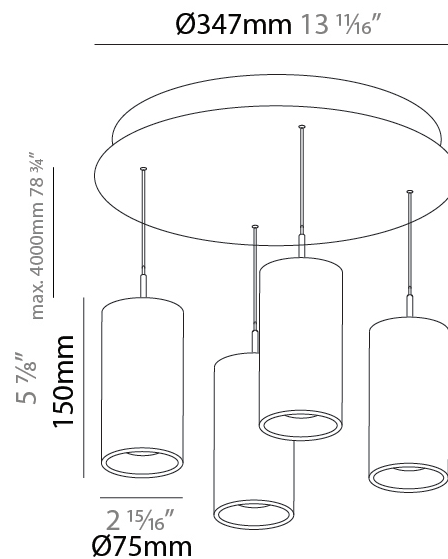

GENERAL

Series: G-Mini Round
Subseries: G-Mini Round Hangover
Partner: Prolicht
Division: Architectural
Installation: Suspension
Product Type: Clusters
Mounting Location: Ceiling
Light Distribution: Direct

PHYSICAL

Shape: Cylinder
Diameter (mm): 75
Diameter (in): 2 ¹⁵/₁₆
Length (mm): 1200
Length (in): 47 ¹/₄
Height (mm): 150
Height (in): 5 ⁷/₈

Diffuser: Shine Ring - NOR / OPL / YEL / ORA / RED / BLU / GRN
Fixture Finish: SSR / BKV / CWI / CRY / HAB / UFT / ITA / RUA / FTG / MYG / LOD / PUS / FRO / FUP / KIA / POP / BLS / SPG / MEY / GOH / CHC / COM / ABZ / JAG / OBR / MOS / ROR
Accent Finish: NOF / COP / MIR / SSS
Fixture Material: Extruded Aluminum / Steel
Cable Details: 2000mm/78 3/4" / 4000mm/157 1/2" - Cable, Black, Green, Orange, Red, White

ELECTRICAL

Lamp Type: LED (Zhaga Standard)
Input Wattage (W): 38
Total Output Wattage (W): 34.5
Dimming: Non-Dimmable
Driver Included: Yes
Driver Location: Integrated
Driver Type: Constant Current - Universal
Driver Class: Class 2
Input Voltage (V): 120 - 277

LED

Color Temperature (°K): 2700 / 3000 / 3500 / 4000
Max. Delivered Lumen (lm): Max 3171
Nominal Lumen (lm): Max 4231
CRI: >90 CRI
Lamp Life (hrs): 50000

OPTICAL

Beam Angle: 6 / 22 / 38

RATINGS AND CERTIFICATIONS

Certified By: Certified for North American Standards
IP rating: IP20