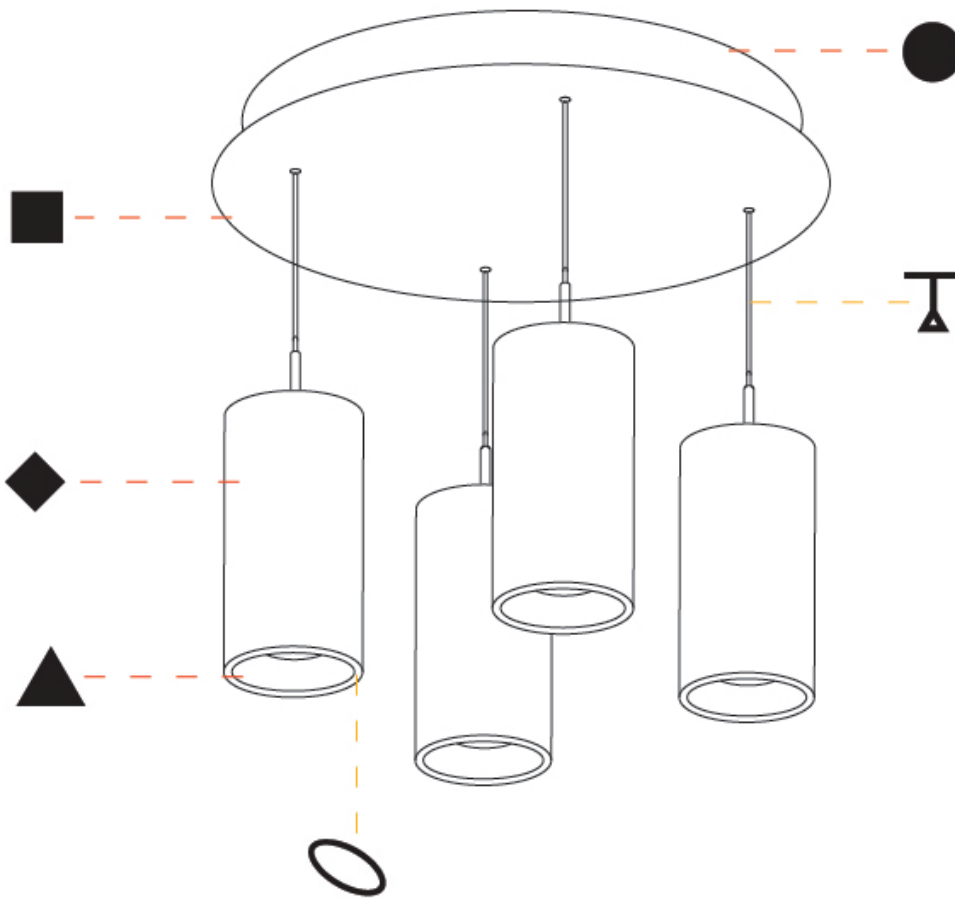

PHYSICAL

Shape: Cylinder
 Diameter (mm): 75
 Diameter (in): 2 ¹⁵/₁₆
 Length (mm): 1200
 Length (in): 47 ¹/₄
 Height (mm): 150
 Height (in): 5 ⁷/₈

Diffuser: Shine Ring - NOR / OPL / YEL / ORA / RED / BLU / GRN
 Fixture Finish: SSR / BKV / CWI / CRY / HAB / UFT / ITA / RUA / FTG / MYG / LOD / PUS / FRO / FUP / KIA / POP / BLS / SPG / MEY / GOH / CHC / COM / ABZ / JAG / OBR / MOS / ROR
 Accent Finish: NOF / COP / MIR / SSS
 Fixture Material: Extruded Aluminum / Steel
 Cable Details: 2000mm/78 3/4" / 4000mm/157 1/2" - Cable, Black, Green, Orange, Red, White

A

G-MINI ROUND HANGOVER SUSPENSION

A300636-

base number LED Dimming Finishes (Diamond) Finishes (Triangle) Finishes (Circle) Finish Options Shine Ring Beam Angle Options Cable Options

- To build a product code in our configurator select the specify button on the base model # product page
- To build a manual product code on this datasheet choose from the options listed below in blue font and add the suffix to the base model #